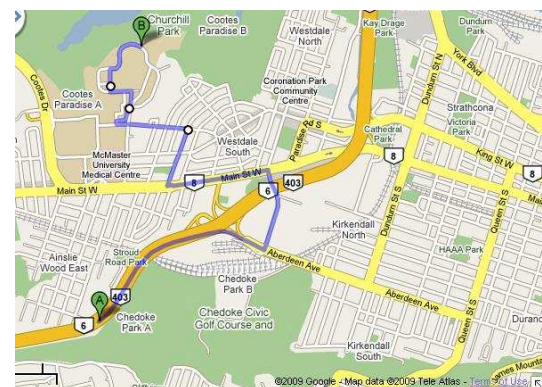

http://maps.google.ca/maps?f=d&source=s_d&saddr=43.265456,-79.892921&daddr=Haddon+Ave+N+to:Stearn+Dr+to:Michell+Crescent+to:Michell+Crescent&geocode=%3BFQkg1AIdHqs8-w%3BFf8IIAIdPpU8-w%3BFeor1AIdAY48-w%3BFas2IAIdT5k8-w&hl=en&mra=dme&mrcr=0&mrsr=0&sz=14&via=1,2,3&sl=43.257893,-79.903393&sspn=0.028316,0.055275&ie=UTF8&z=14

- Exit 403 Westbound via Main Street West exit.
- Turn LEFT on Main Street West.
- After two blocks, Turn RIGHT on Haddon.
- After two blocks, turn LEFT on Sterling.
- See next page for directions on campus.
- If you are coming from Ancaster, Brantford, London, etc, take ABERDEEN exit and turn LEFT on Longwood, and then LEFT again on to Main Street West (See below)