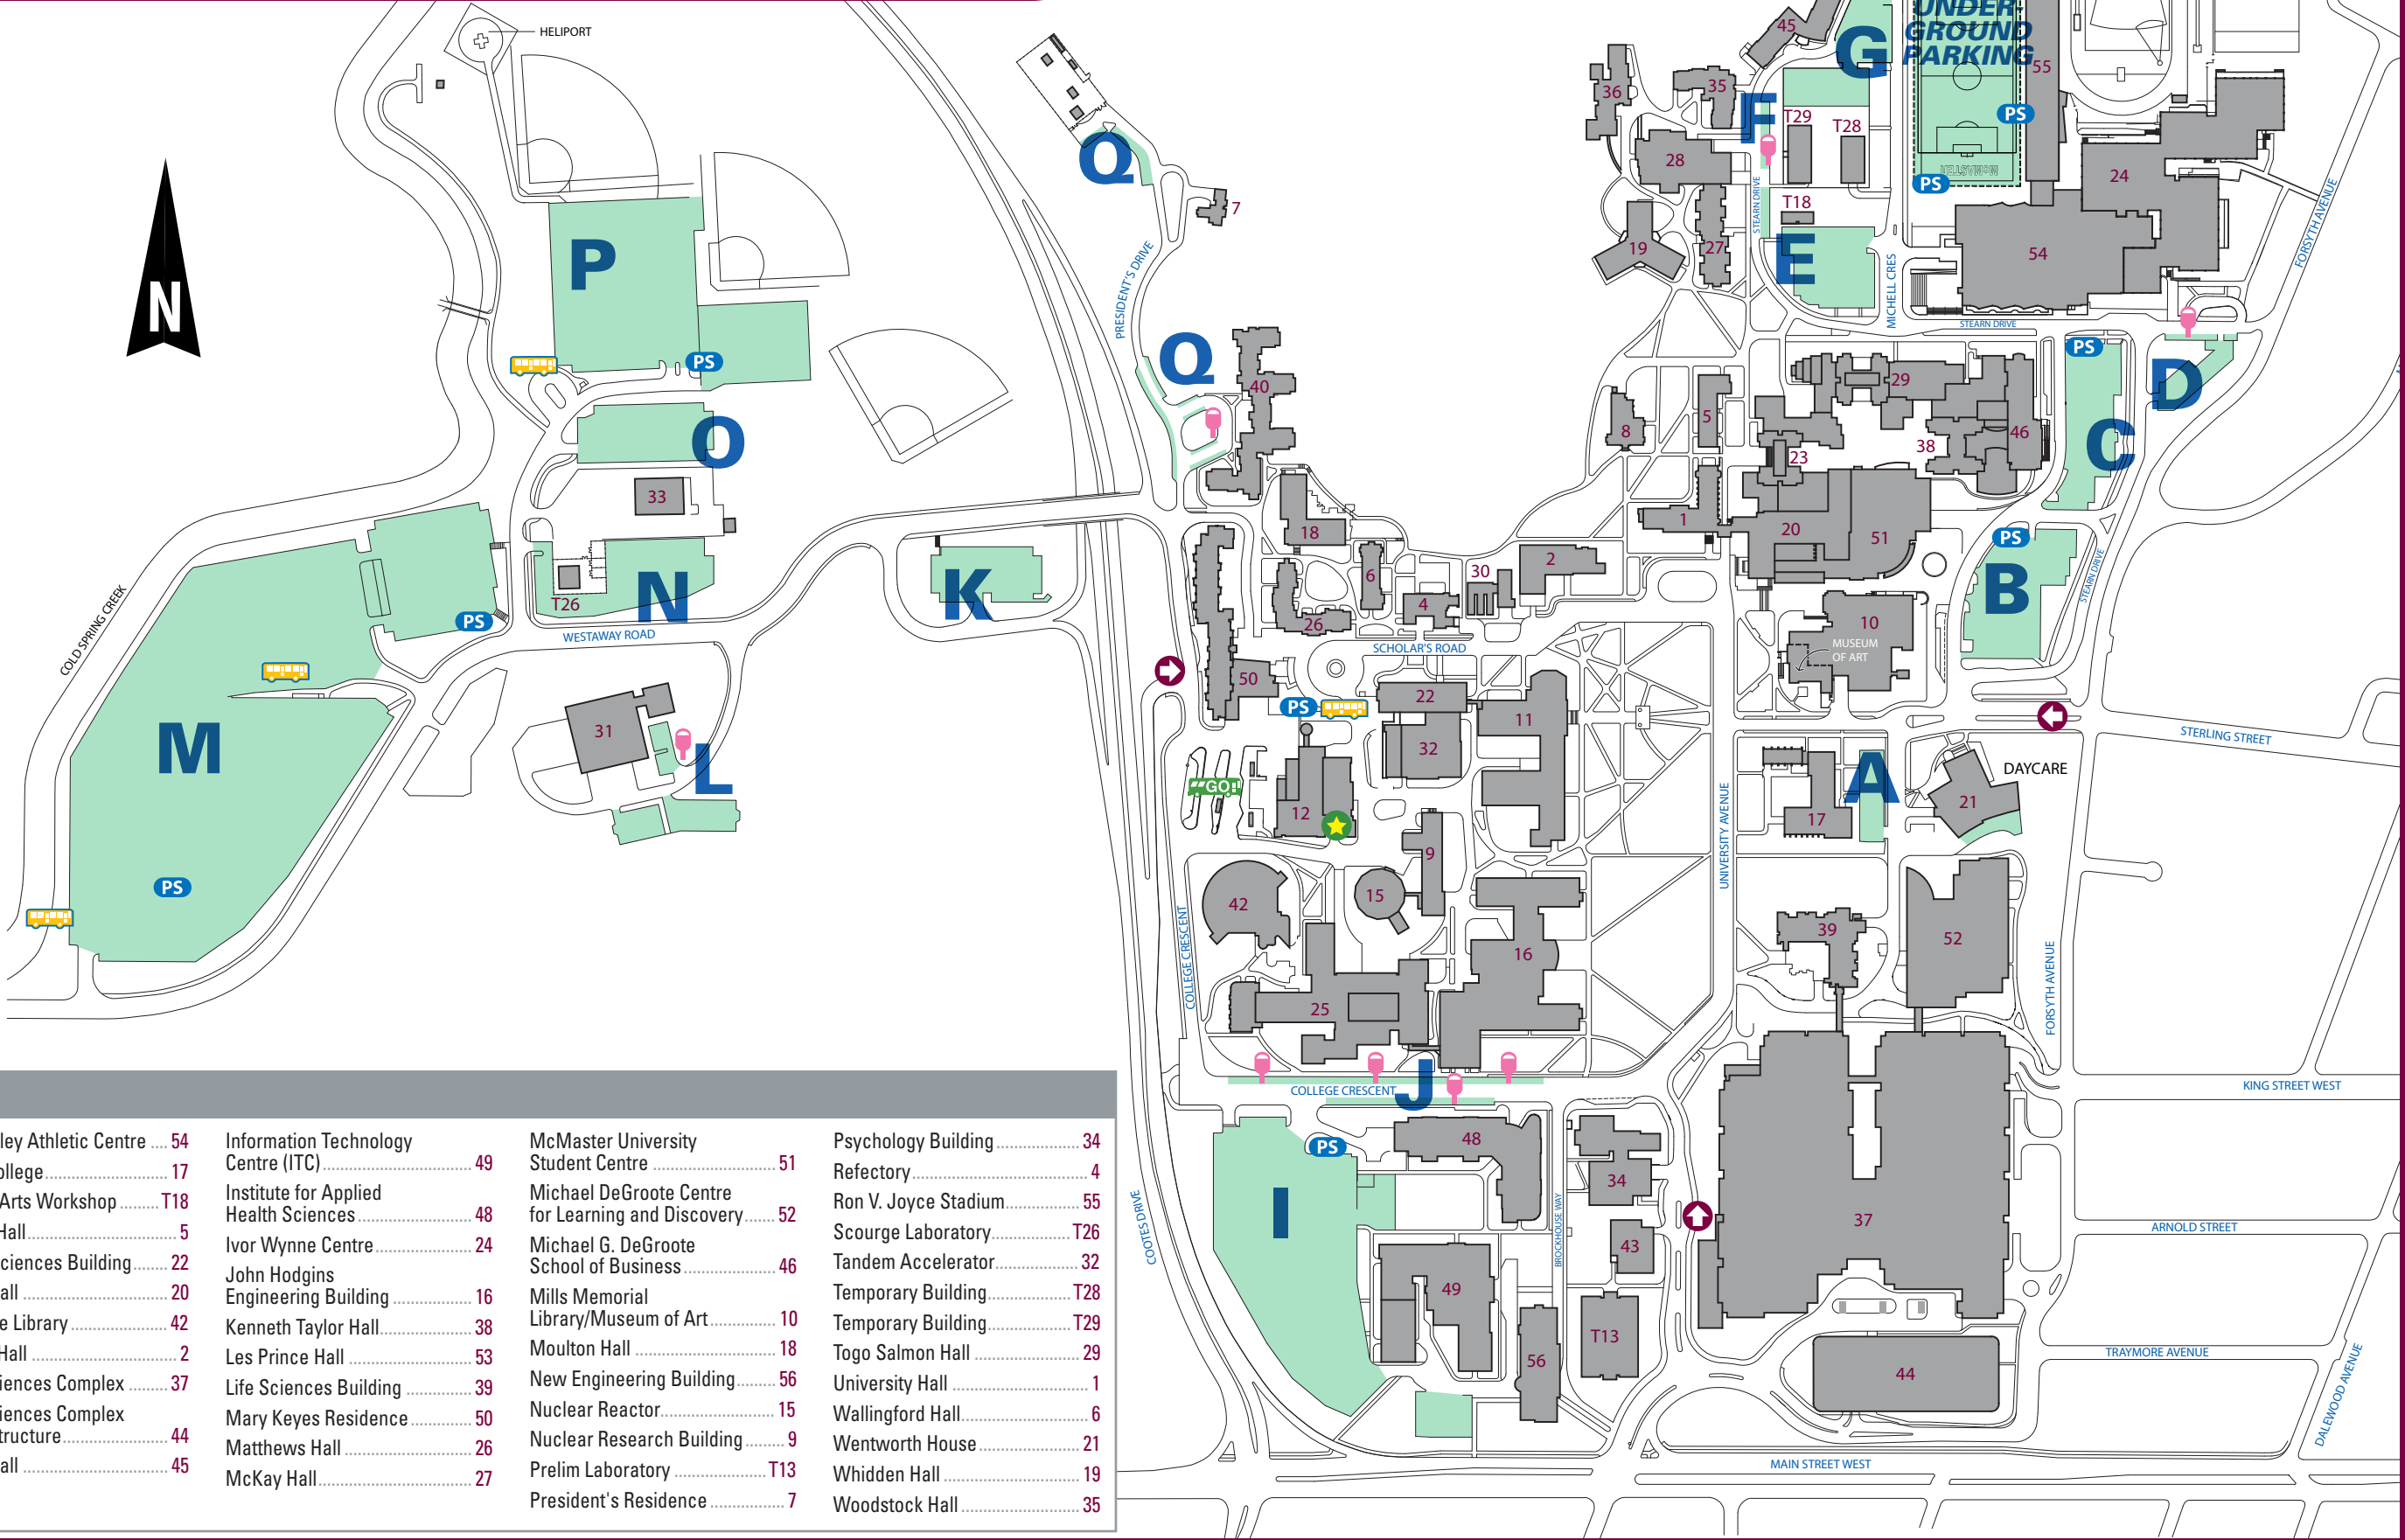

Campus Map

LEGEND

- McMaster University Entrance
- Security and Parking Services
- A-Q** Parking Lot Location
- PS** Pay Stations
- Short Term Parking - Pay and Display
- Campus Shuttle Bus Service
- Go Bus Stop

Campus Buildings Index

A.N. Bourns Science Building .. 25	David Braley Athletic Centre 54	Information Technology Centre (ITC) 49	McMaster University Student Centre 51	Psychology Building 34
Alumni Memorial Building 8	Divinity College 17	Institute for Applied Health Sciences 48	Michael DeGroote Centre for Learning and Discovery 52	Refractory 4
Applied Dynamics Laboratory .. 33	Dramatic Arts Workshop T18	Ivor Wynne Centre 24	Michael G. DeGroote School of Business 46	Ron V. Joyce Stadium 55
Bates Residence 40	Edwards Hall 5	John Hodgins Engineering Building 16	Mills Memorial Library/Museum of Art 10	Scourge Laboratory T26
Biology Greenhouse 30	General Sciences Building 22	Kenneth Taylor Hall 38	Moulton Hall 18	Temporary Building T28
Brandon Hall 36	Gilmour Hall 20	Les Prince Hall 53	New Engineering Building 56	Temporary Building T29
Burke Sciences Building 11	H.G. Thode Library 42	Life Sciences Building 39	Nuclear Reactor 15	Togo Salmon Hall 29
Campus Services Building 31	Hamilton Hall 2	Mary Keyes Residence 50	Nuclear Research Building 9	University Hall 1
Chester New Hall 23	Health Sciences Complex 37	Matthews Hall 26	Prelim Laboratory T13	Wallingford Hall 6
Clarke Centre 12	Health Sciences Complex Parking Structure 44	McKay Hall 27	President's Residence 7	Wentworth House 21
Commons Building 28	Hedden Hall 45			Whidden Hall 19
Communications Research Laboratory 43				Woodstock Hall 35